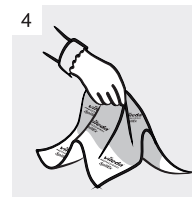

PLACE. ABSORB. DISPOSE.

SpillEx

Super absorbing disposable floor cloth.

Collect spill

1. Collect the spill with a squeegee.

Place and absorb

2-3. Place SpillEx on the spill and leave for 30 to 120 secs to absorb the liquid.

Pick-up and dispose

4-5. Safely and hygienically dispose of the SpillEx cloth – no drips.

6. Debris, can be safely removed.

Art.no. Case TSU	Description	Size in cm	Pieces/pack	Packs/case	Art.no. Pack BCU	Application
146760	SpillEx absorbent cloth/pad	51 x 37	20	10	146761	