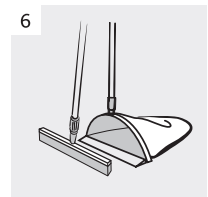

PLACE. ABSORB. DISPOSE.

SpillEx

Super absorbing disposable floor cloth.

Collect spill

1. Collect the spill with a squeegee.

Place and absorb

2-3. Place SpillEx on the spill and leave for 30 to 120 secs to absorb the liquid.

Pick-up and dispose

4-5. Safely and hygienically dispose of the SpillEx cloth – no drips.

6. Debris, can be safely removed.

Art.no. Case TSU	Description	Size in cm	Pieces/pack	Packs/case	Art.no. Pack BCU	Application
146760	SpillEx absorbent cloth/pad	51 x 37	20	10	146761	