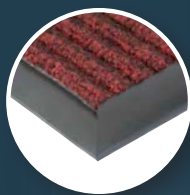

## PRODUCT PERFORMANCE

ABSORPTION	✓✓✓✓
APPEARANCE	✓✓✓
SOIL REMOVAL	✓✓✓
WEAR	✓✓✓

CODE	SIZE
RM23	600 x 900mm
RM35	900 x 1500mm
RM46	1200 x 1800mm

8mm thick

RUNNER WIDTHS:

900mm  
1200mm  
1800mm

Available edged or re-edged.

**Edged** – Manufacturer's edging parallel with ribs, Mattek edging on remaining edges.

**Re-edged** – Mattek edging on all edges.

Edged

Re-Edged

**matTEK**<sup>®</sup>  
By Kenware Commercial

11 Pullman Place,  
Emu Plains, NSW 2750 Australia

Phone 02 4720 4000

Fax 02 4720 4001

sales@mattek.com.au

Ribbed mat is a medium traffic entrance mat for indoor or outdoor use.

Green

Pepper

Blue

Brown

## FEATURES

- Effective and economical mat for medium traffic areas.
- Attractive bi-level construction traps dirt.
- Coarse fibres scrape dirt and debris from shoes.
- Solution dyed to prevent fading.
- Easy to clean and dries quickly.