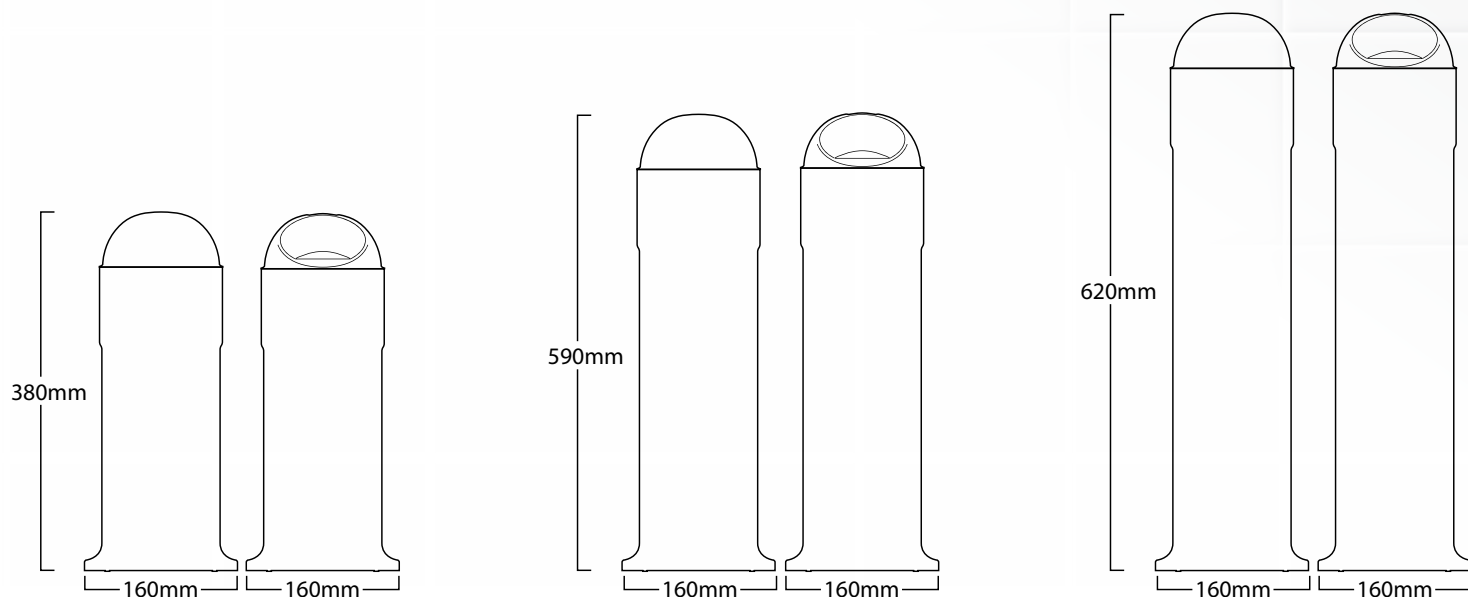

Foot Pedal

- Attaches to the base plinth (sold separately)
- Converts the manual Bio-bin to be hands-free
- Suitable for freestanding installation

PRODUCT CODE	PRODUCT DESCRIPTION	QTY/CASE	UNIT DIMENSIONS - mm			CTN WEIGHT	CARTON DIMENSIONS - mm		
			LENGTH	WIDTH	HEIGHT		LENGTH	WIDTH	HEIGHT
SMALL									
TBS-20-WHT	TerraCyclic White Small Bio-Bin 6.5L	20 per case	160	160	380	13 Kg	460	390	390
TBS-20-BLK	TerraCyclic Black Small Bio-Bin 6.5L	20 per case	160	160	380	13 Kg	460	390	390
TCS-100-WHT*	TerraCyclic Bio-Bin 6.5 Litre Cartridges - White 6.5L	100 per case	150	150	480	9 Kg	680	320	320
TCS-100-BLK*	TerraCyclic Bio-Bin 6.5 Litre Cartridges - Black 6.5L	100 per case	150	150	480	9 Kg	680	320	320
REGULAR									
TBR-20-WHT	TerraCyclic White Regular Bio-Bin 13L	20 per case	160	160	590	19 Kg	600	380	600
TBR-20-BLK	TerraCyclic Black Regular Bio-Bin 13L	20 per case	160	160	590	19 Kg	600	380	600
TCR-100-WHT*	TerraCyclic Bio-Bin 13 Litre Cartridges - White 13L	100 per case	150	150	660	9 Kg	680	320	320
TCR-100-BLK*	TerraCyclic Bio-Bin 13 Litre Cartridges - Black 13L	100 per case	150	150	660	9 Kg	680	320	320
LARGE									
TBL-10-WHT	TBL-10-WHT TerraCyclic White Large Bio-Bin 26L	10 per case	160	160	620	13 Kg	380	380	640
TBL-10-BLK	TBL-10-BLK TerraCyclic Black Large Bio-Bin 26L	10 per case	160	160	620	13 Kg	380	380	640
TCL-50-WHT*	TCL-50-WHT TerraCyclic Bio-Bin 26 Litre Cartridges - White 26L	50 per case	220	220	680	13 Kg	680	460	440
TCL-50-BLK*	TCL-50-BLK TerraCyclic Bio-Bin 26 Litre Cartridges - Black 26L	50 per case	220	220	680	13 Kg	680	460	440