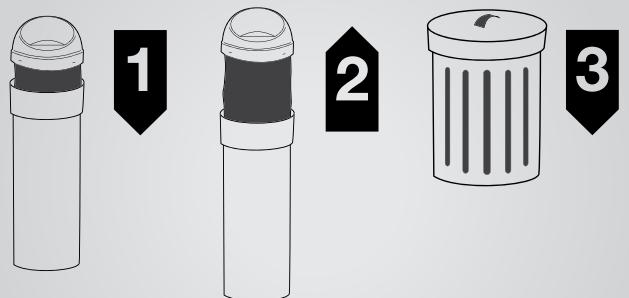

REFILLING THE TERRACYCLIC BIO BIN IS AS SIMPLE AS 1, 2, 3!

1. Insert a new cartridge into Cylinder Base.
2. Remove the cartridge when full.
3. Place the cartridge in any general rubbish receptacle.